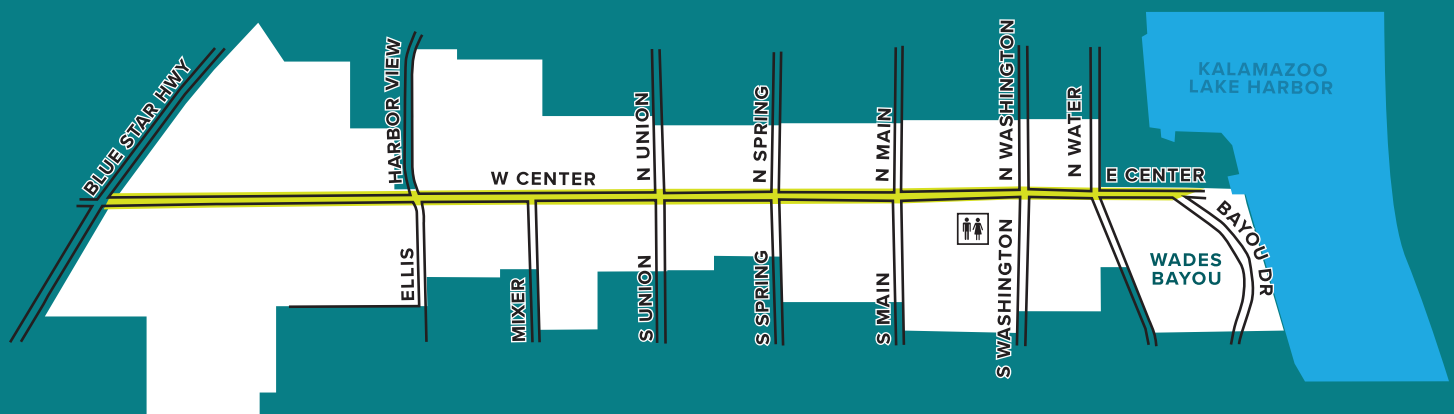

Douglas Social District

Enjoy within the common area

Alcoholic drinks may be purchased from participating bars and restaurants and enjoyed throughout downtown as shown.

Social District Hours:
Daily from 11:00 am until 10:00 pm

Look for Douglas Social District window decals of participating restaurants, bars and shops. Please respect those shops that do not have a decal by keeping your drink outside.

- Social District Boundary
- Common Area (Sidewalks—both sides of Center St. from Blue Star Hwy to Wades Bayou)
- ♿ Public Restroom